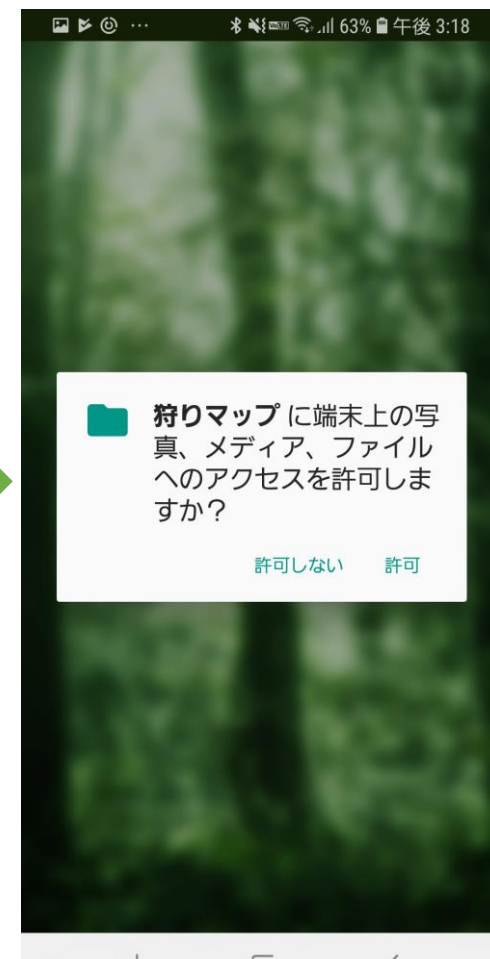

iPhone端末の場合

アンドロイド端末の場合

インストール手順1-3

iPhone端末の場合

The screenshot shows the iPhone App Store search results for the app '狩りマップ' (Hunter Map). The search bar at the top contains '狩りマップ' and a 'キャンセル' (Cancel) button. Below the search bar, the app '狩りマップ' by SkySeeker Co., Ltd. is displayed with a '入手' (Get) button. The app's preview cards show features like recording locations, viewing past data, and finding nearby spots. Below the app, other apps like 'YACYBER' are visible. A yellow box highlights the search bar, and a green arrow points from the search bar to the app card.

アンドロイド端末の場合

The screenshot shows the Google Play Store search results for the app '狩りマップ' (Hunter Map). The search bar at the top contains 'Google Play' and a microphone icon. Below the search bar, the app '狩りマップ' by SkySeeker Co., Ltd. is displayed with a 'インストール' (Install) button. The app's preview cards show features like recording locations, viewing past data, and finding nearby spots. Below the app, other apps like 'iHunter Saskatchewan' are visible. A yellow box highlights the search bar, and a green arrow points from the search bar to the app card.

インストール手順1-4

iPhone端末の場合

アンドロイド端末の場合

インストール手順1-5

iPhone端末の場合

アンドロイド端末の場合

「狩りマップ」はGPS機能を搭載し、野生動物の狩猟・目撃情報の記録や、狩猟禁止区域の確認、過

登録手順1-1