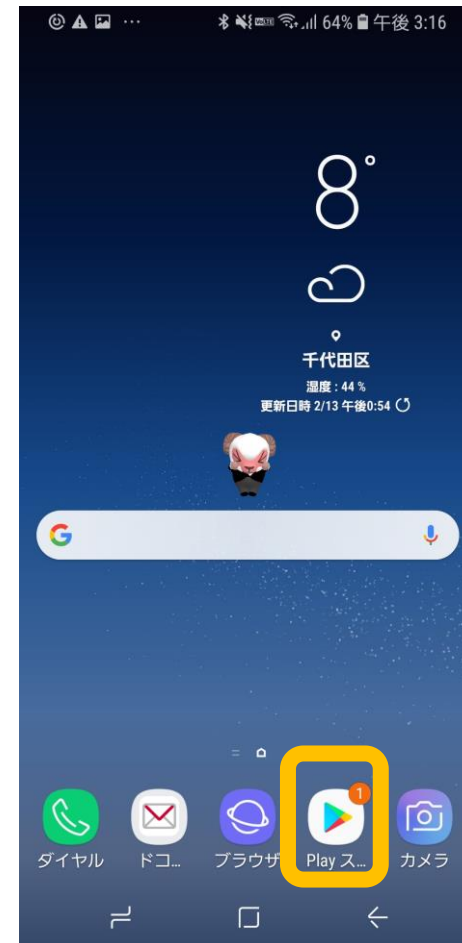

**簡易マニュアル
(アプリインストール・登録手順)**

インストール手順1-1

→各アイコンをスマートフォン上でお探し下さい

- iPhone端末の場合

App Store

- アンドロイド端末の場合

GooglePlayストア

インストール手順1-2

iPhone端末の場合

アンドロイド端末の場合

インストール手順1-3

iPhone端末の場合

The screenshot shows the iPhone App Store search results for the app '狩りマップ' (Hunter Map). The search bar at the top contains '狩りマップ' and a 'キャンセル' (Cancel) button. Below the search bar, the app '狩りマップ' by SkySeeker Co., Ltd. is displayed with a '入手' (Get) button. The app's preview cards show features like recording locations, viewing past data, and finding nearby spots. Below the app, other apps like 'YACYBER' are visible. A yellow box highlights the search bar, and a green arrow points from the search bar to the app card.

アンドロイド端末の場合

The screenshot shows the Google Play Store search results for the app '狩りマップ' (Hunter Map). The search bar at the top contains 'Google Play' and a microphone icon. Below the search bar, the app '狩りマップ' by SkySeeker Co., Ltd. is displayed with a 'インストール' (Install) button. The app's preview cards show features like recording locations, viewing past data, and finding nearby spots. Below the app, other apps like 'iHunter Saskatchewan' are visible. A yellow box highlights the search bar, and a green arrow points from the search bar to the app card.