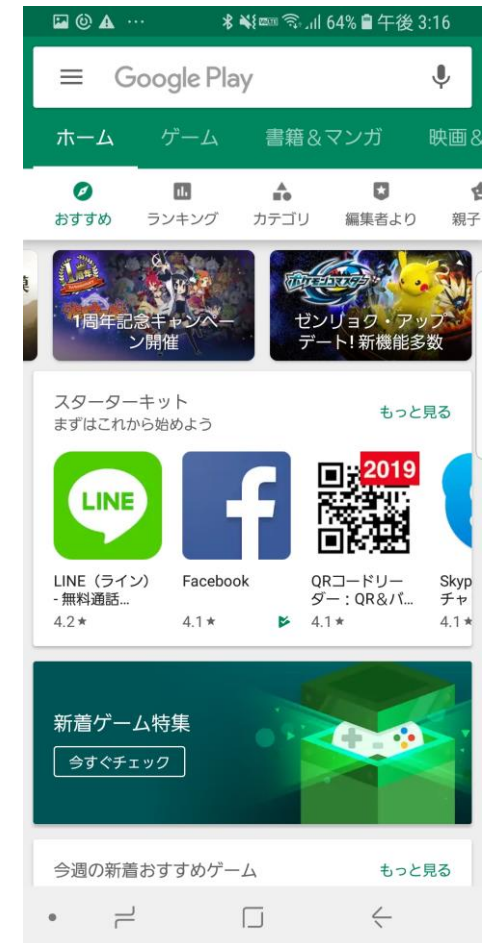

**簡易マニュアル
(アプリインストール・登録手順)**

インストール手順1-1

→各アイコンをスマートフォン上でお探し下さい

- iPhone端末の場合

App Store

- アンドロイド端末の場合

GooglePlayストア

インストール手順1-2

iPhone端末の場合

アンドロイド端末の場合

インストール手順1-3

iPhone端末の場合

The screenshot shows the iPhone App Store search results for the app '狩りマップ' (Hunter Map). The search bar at the top contains '狩りマップ' and a 'キャンセル' (Cancel) button. Below the search bar, the app '狩りマップ' by SkySeeker Co., Ltd. is displayed with a '入手' (Get) button. The app's preview cards show features like recording locations, viewing past data, and finding nearby spots. Below the app, other apps like 'YACYBER' are visible. A yellow box highlights the search bar, and a green arrow points from the search bar to the app card.

アンドロイド端末の場合

The screenshot shows the Google Play Store search results for the app '狩りマップ' (Hunter Map). The search bar at the top contains 'Google Play' and a microphone icon. Below the search bar, the app '狩りマップ' by SkySeeker Co., Ltd. is displayed with a 'インストール' (Install) button. The app's preview cards show features like recording locations, viewing past data, and finding nearby spots. Below the app, other apps like 'iHunter Saskatchewan' are visible. A yellow box highlights the search bar, and a green arrow points from the search bar to the app card.